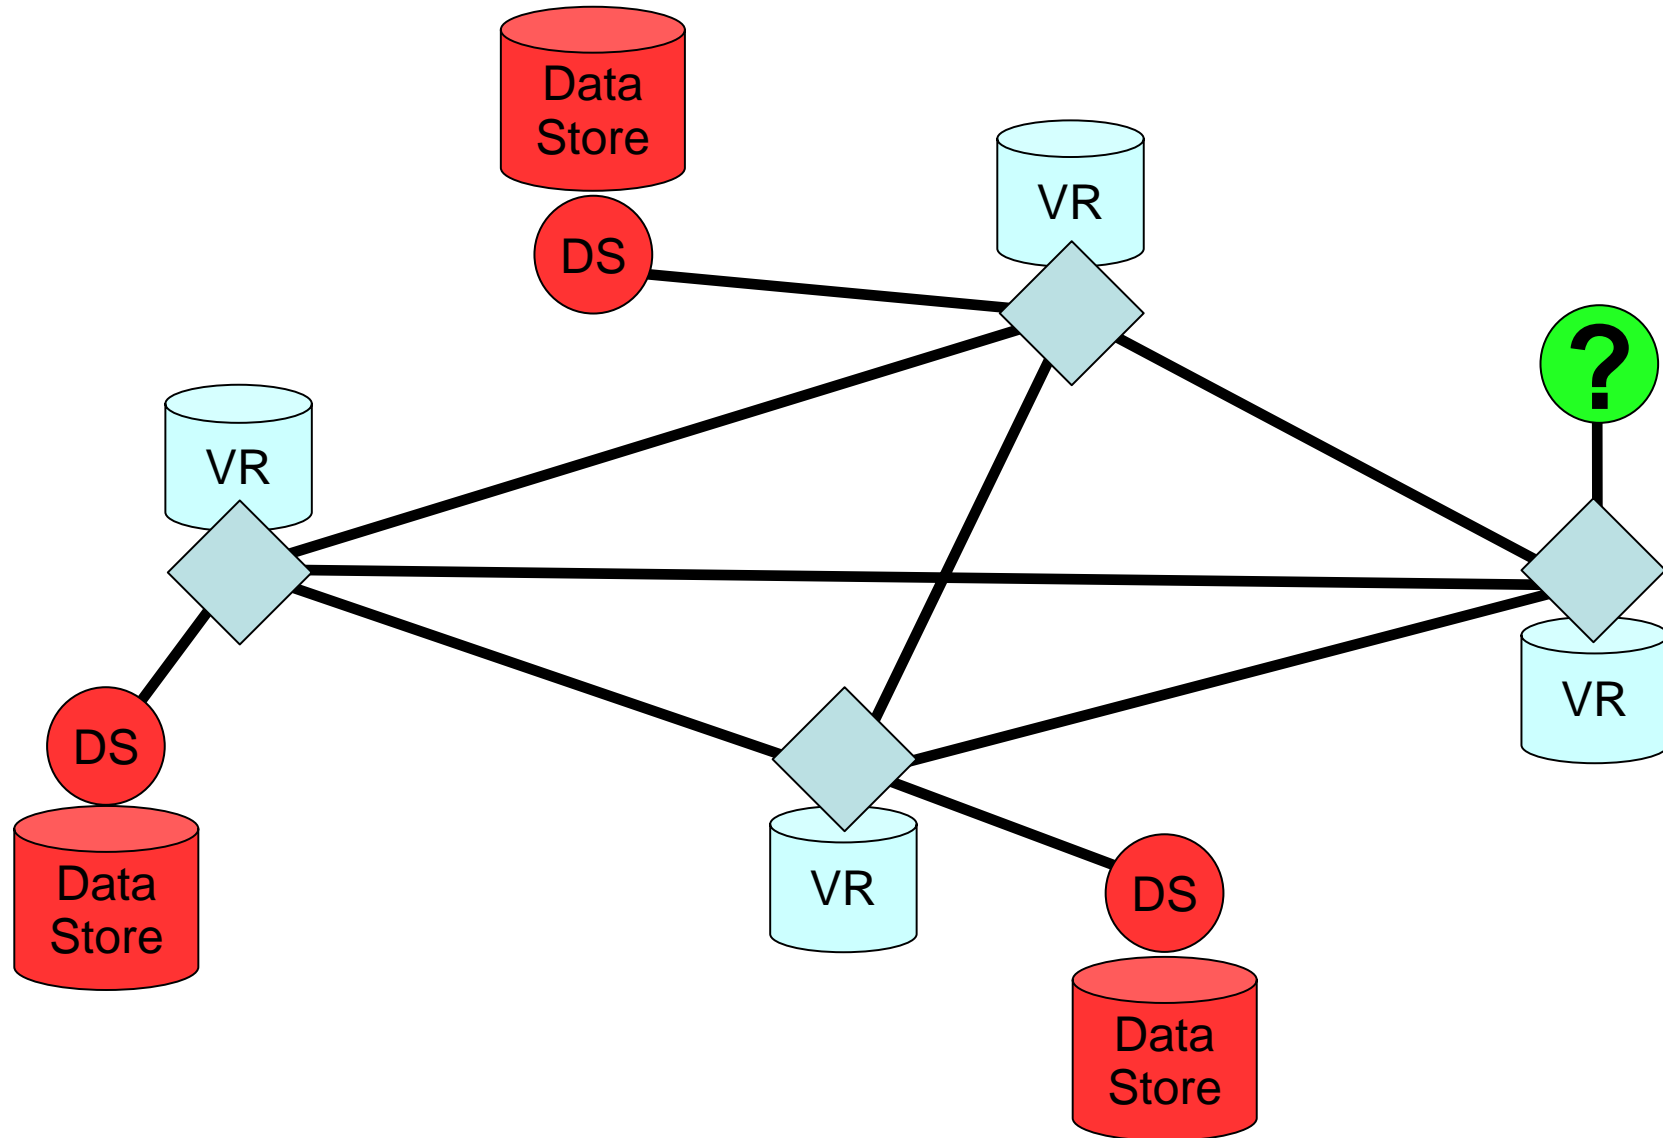

Cross-database search in Tycho